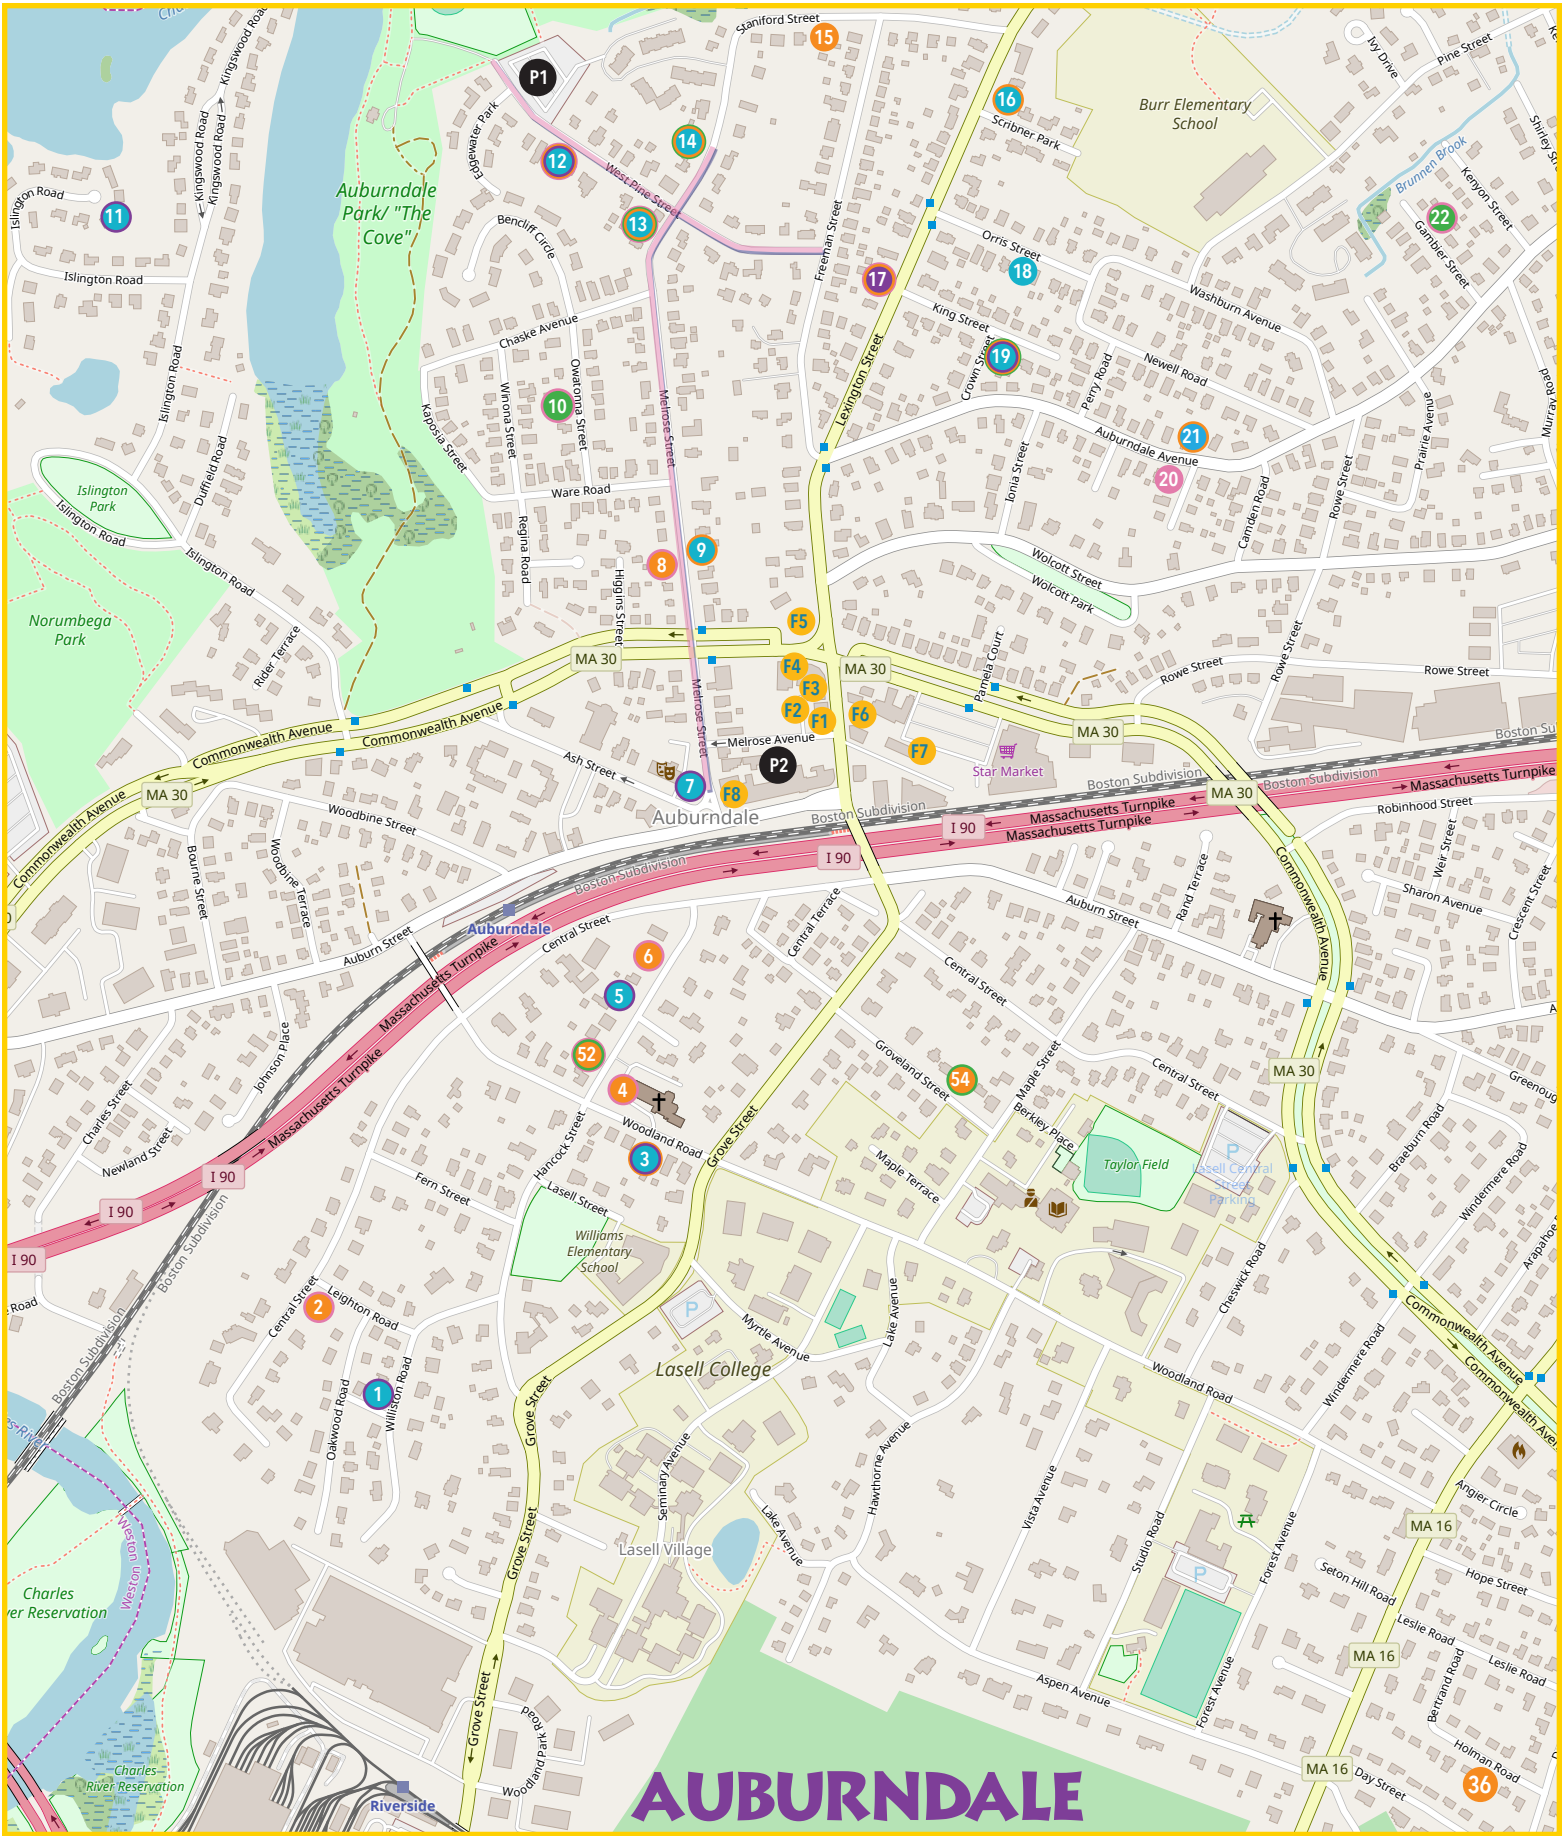

1:00pm

1	47 Williston Rd	1:00pm-2:00pm • Kaufman Stone Entertainment • C-F
12	78 West Pine St	1:00pm-2:00pm • Ella Xhoja Trio • P
19	4 Crown St	1:00pm-2:00pm • Army of Frogs • R
3	81 Woodland Rd	1:00pm-2:00pm • Pacific Marimba • W
5	41 Hancock St	1:00pm-2:30pm • Chris Steele • I
7	Auburndale Library	1:00pm-3:00pm • Rose Mooney • S-S
17	311 Lexington St	1:30pm-2:30pm • Lars Wicklund Singer • C-F
11	301 Islington Rd	1:30pm-3:00pm • The Dinosaur Project • R
18	20 Orris St	1:30pm-3:00pm • Roger That! • R

Last minute schedule changes?

Groove on down the road.

Be prepared to have a great day. Wear comfy shoes, bring your chairs, blankets, snacks, umbrellas.

Please be respectful of our neighbors and village centers – don't leave behind trash.

FIND YOUR GENRE

C Classical	P Pop
C-F Country/Bluegrass/ Folk	P/M Punk/Metal
I Indie	R Rock
J/S Jazz/Swing	R&B R&B
O Other	R/B Rock/Blues
M Mixed or Multiple Genres	S/S Singer/Songwriter
	W World

is this your jam?

2:00pm

21	257 Auburndale Ave	2:00pm-2:30pm • Red Flag City • O
14	103 Staniford St	2:00pm-2:30pm • Boston Police Gaelic Column of Bagpipes and Drums • O
13	137 Melrose St	2:00pm-3:00pm • Kevin Max tunes of the '60s and '70s • C-F
3	81 Woodland Rd	2:00pm-3:00pm • Bring on the Doots • P
19	4 Crown St	2:00pm-3:00pm • Gym Rats • R
54	15 Groveland St	2:00pm-3:00pm • The Mighty Silverbacks • R
16	4 Scribner Park	2:00pm-3:30pm • Friends in Low Places • C-F
15	14 Staniford St	2:00pm-3:30pm • Hey Dave • O
12	78 West Pine St	2:00pm-3:30pm • Maya Saturn Band • R/B
4	United Parish of Auburndale Church	2:00pm-4:00pm • Glanzer Mar • P
8	227 Melrose St	2:00pm-4:00pm • Elijah Stone • P
52	61 Hancock St	2:30pm-3:30pm • Queer on Sunday • P/M
2	348 Central St	2:30pm-3:30pm • Truancy • R
17	311 Lexington St	2:30pm-4:00pm • Wayward Vine • I
6	33 Hancock St	2:30pm-4:00pm • Marilyn Kirby and Friends • S-S
36	39 Holman Rd	2:30pm-4:00pm • Ethan Franklin + Ben Hutkin and Friends • O

3:00pm

14	103 Staniford St	3:00pm-4:00pm • Little Black Dress • O
10	19 Owatonna St	3:00pm-4:00pm • Deceptive Lemons • C-F
52	61 Hancock St	3:00pm-4:00pm • The Patch Notes • J/S
19	4 Crown St	3:00pm-4:00pm • Dad Bod • R
13	137 Melrose St	3:00pm-4:00pm • Four Leaf Clover • J/S
22	18 Gambier St	3:30pm-4:30pm • Heather Lynn • C-F

4:00pm & 5:00pm

10	19 Owatonna St	4:00pm-5:00pm • Fusion String Ensemble • C
2	348 Central St	4:00pm-5:00pm • Hill House The Band • P
20	5 Tudor Terrace	4:00pm-5:00pm • Orange Whip • R
17	311 Lexington St	4:00pm-5:30pm • Death & Taxes • R
4	United Parish of Auburndale Church	4:00pm-6:00pm • Vices Inc • P
12	78 West Pine St	4:00pm-6:00pm • The Word • R
8	227 Melrose St	4:00pm-6:00pm • The Newtaliens • W
22	18 Gambier St	4:30pm-5:00pm • Paino playing • C
13	137 Melrose St	4:30pm-5:30pm • The Double Lives • R
6	33 Hancock St	4:30pm-6:00pm • Kindred Folk • C-F
22	18 Gambier St	5:00pm-5:30pm • Uke-Ladies • R
20	5 Tudor Terrace	5:00pm-6:00pm • Sunday Knights • R
52	61 Hancock St	5:00pm-6:00pm • Jeff Bellin, His Ukulele, His 10 Fingers • J/S

AUBURNDALE

Food	Dunkin Donuts	Breadsong Bakery
Knotty Pine	Starbucks	Parking
Tom's Pizza	Ward 4	Cove Parking Lot
Wally's Ice Cream	Brueggers Bagels	Village Bank Lot

Parking restrictions will be in place on Melrose Street, West Pine Street, and Stanford Street