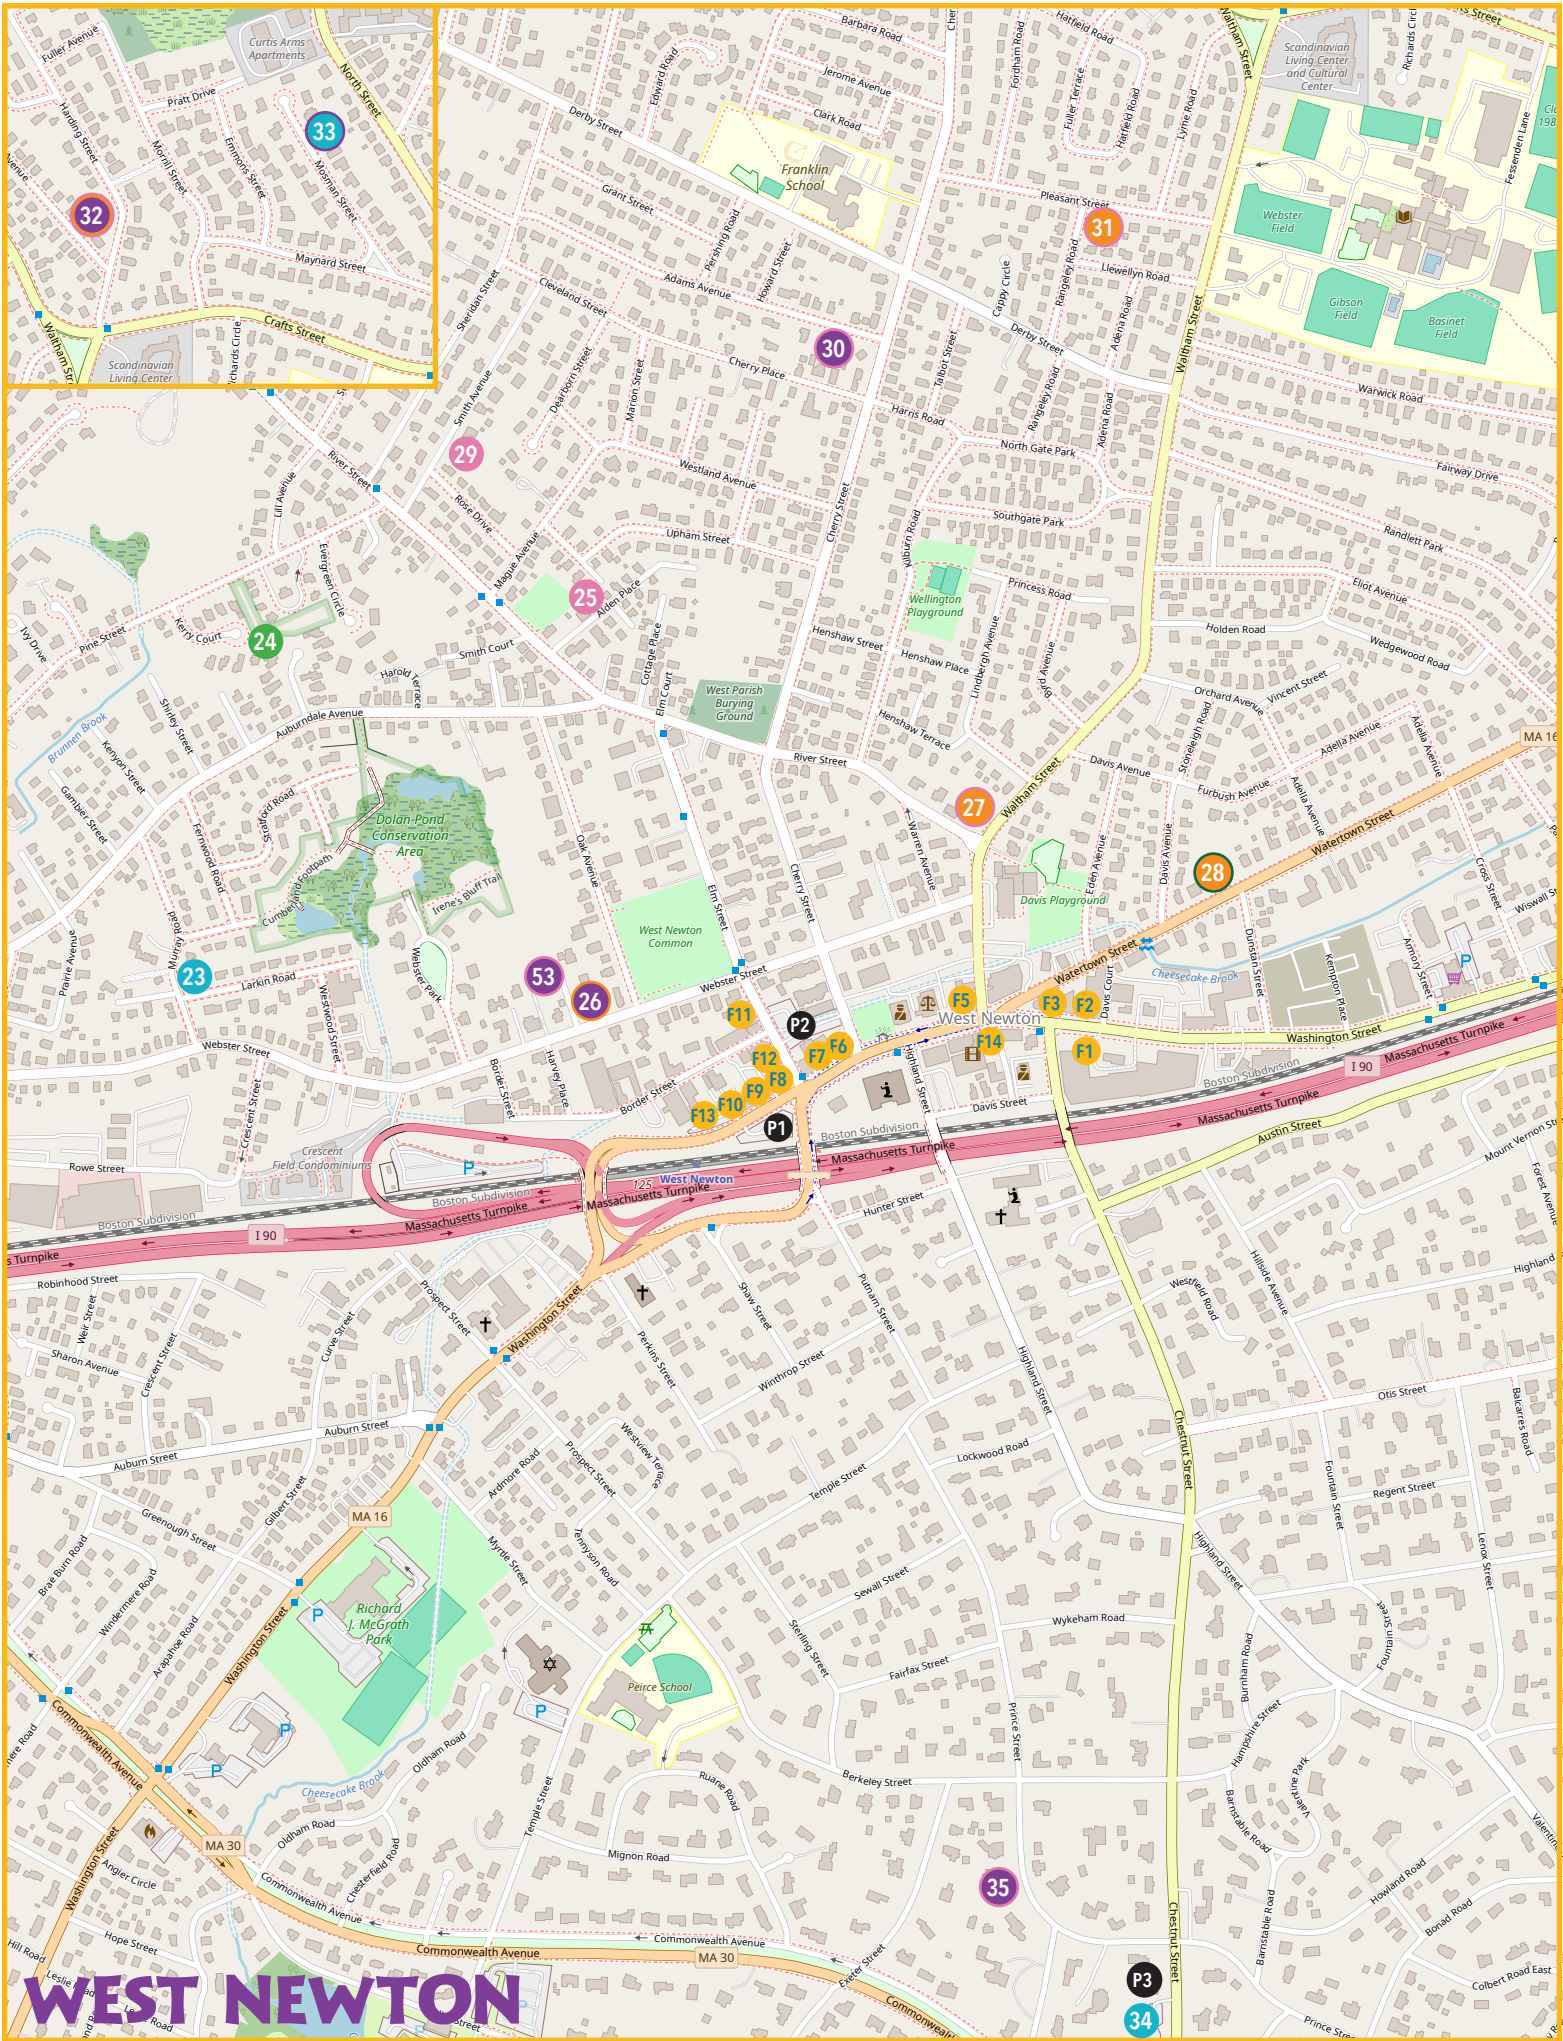

WEST NEWTON