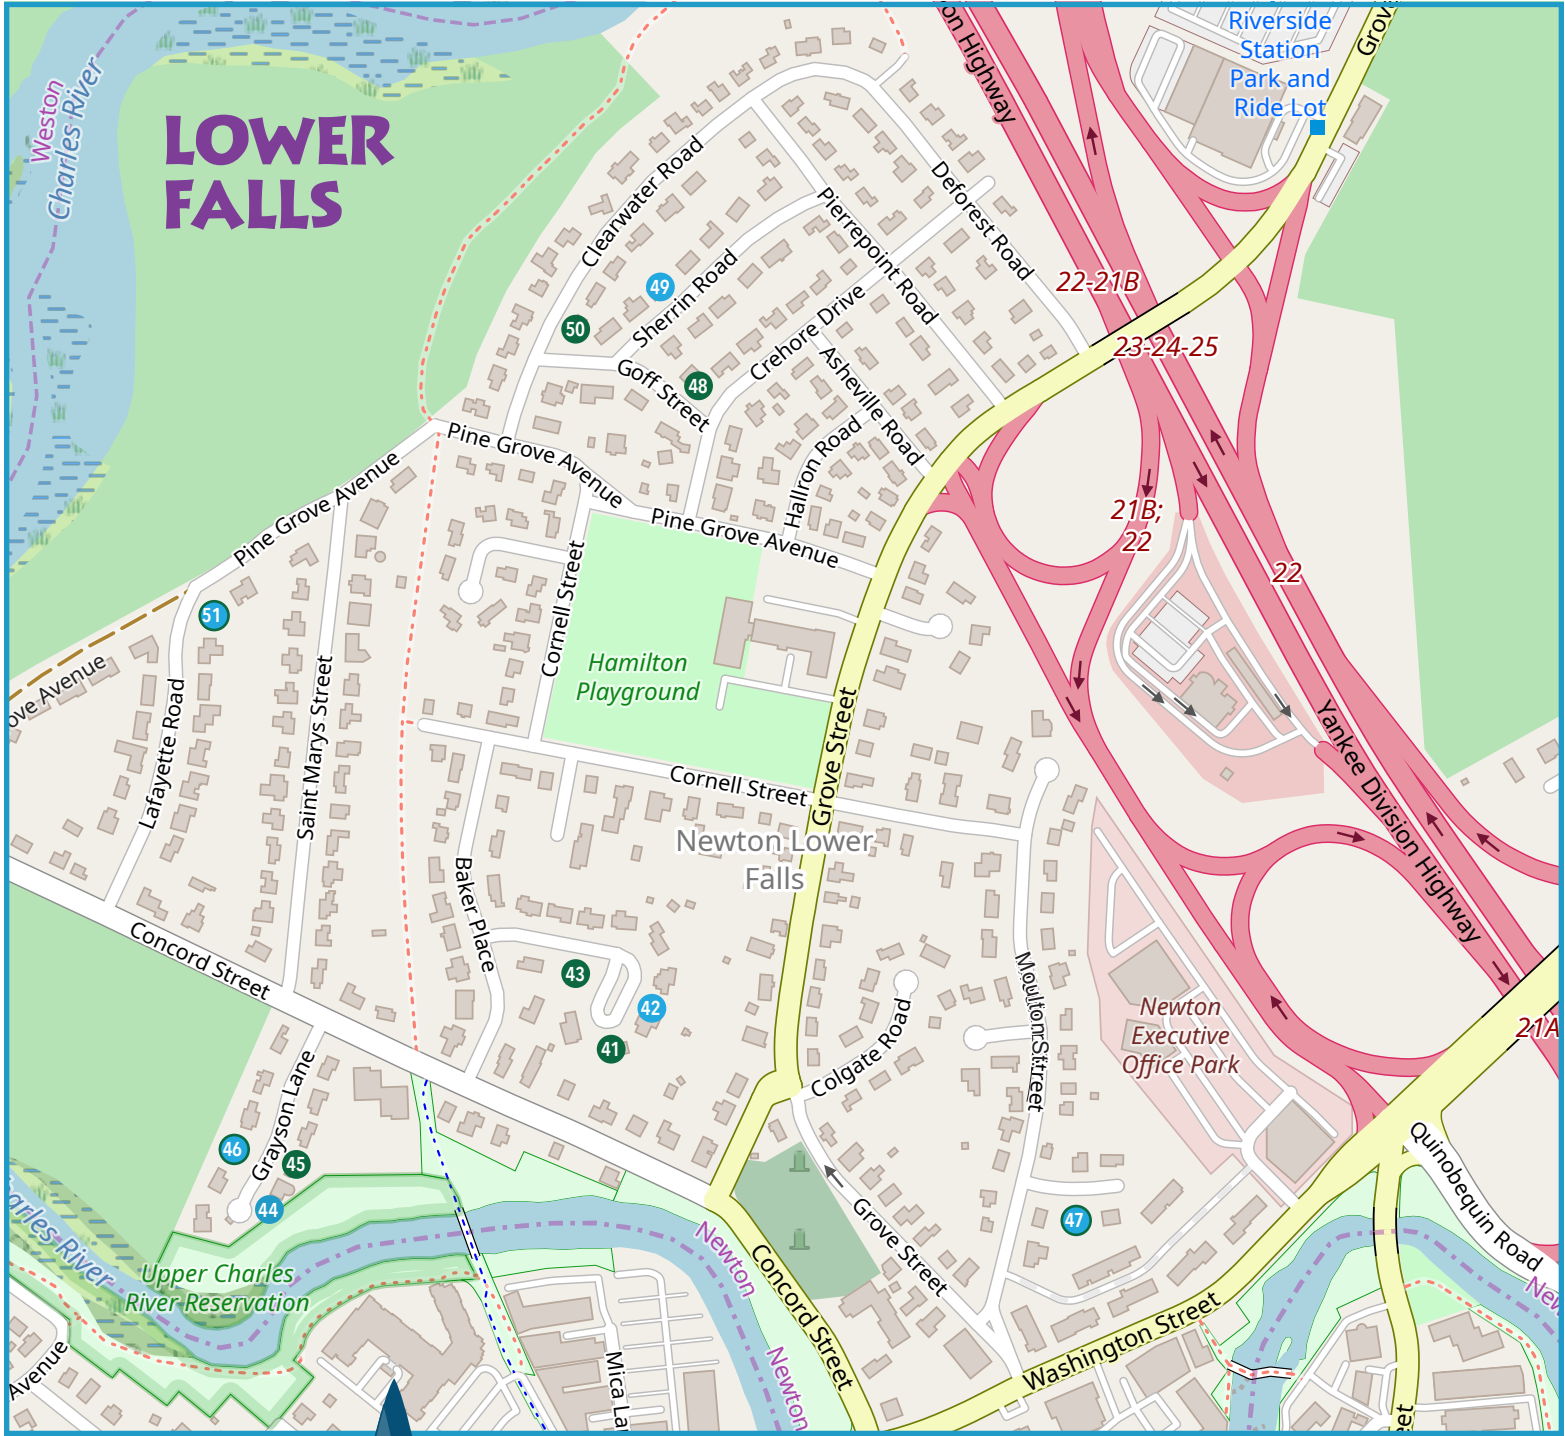

# 2026 LOWER FALLS & WABAN

PICK A TIME / DISCOVER A NEW SONG / CHOOSE A VILLAGE / SIT•STROLL•SING ALONG

Check for any last minute schedule changes

**Food**  
Many restaurants just over the Wellesley line on Washington St. including:  
CK Shanghai  
Express Gourmet  
Jin's Fine Asian Cuisine  
Mark's Pizza & Subs  
Papa Razzi Wellesley  
Peter's Pizza